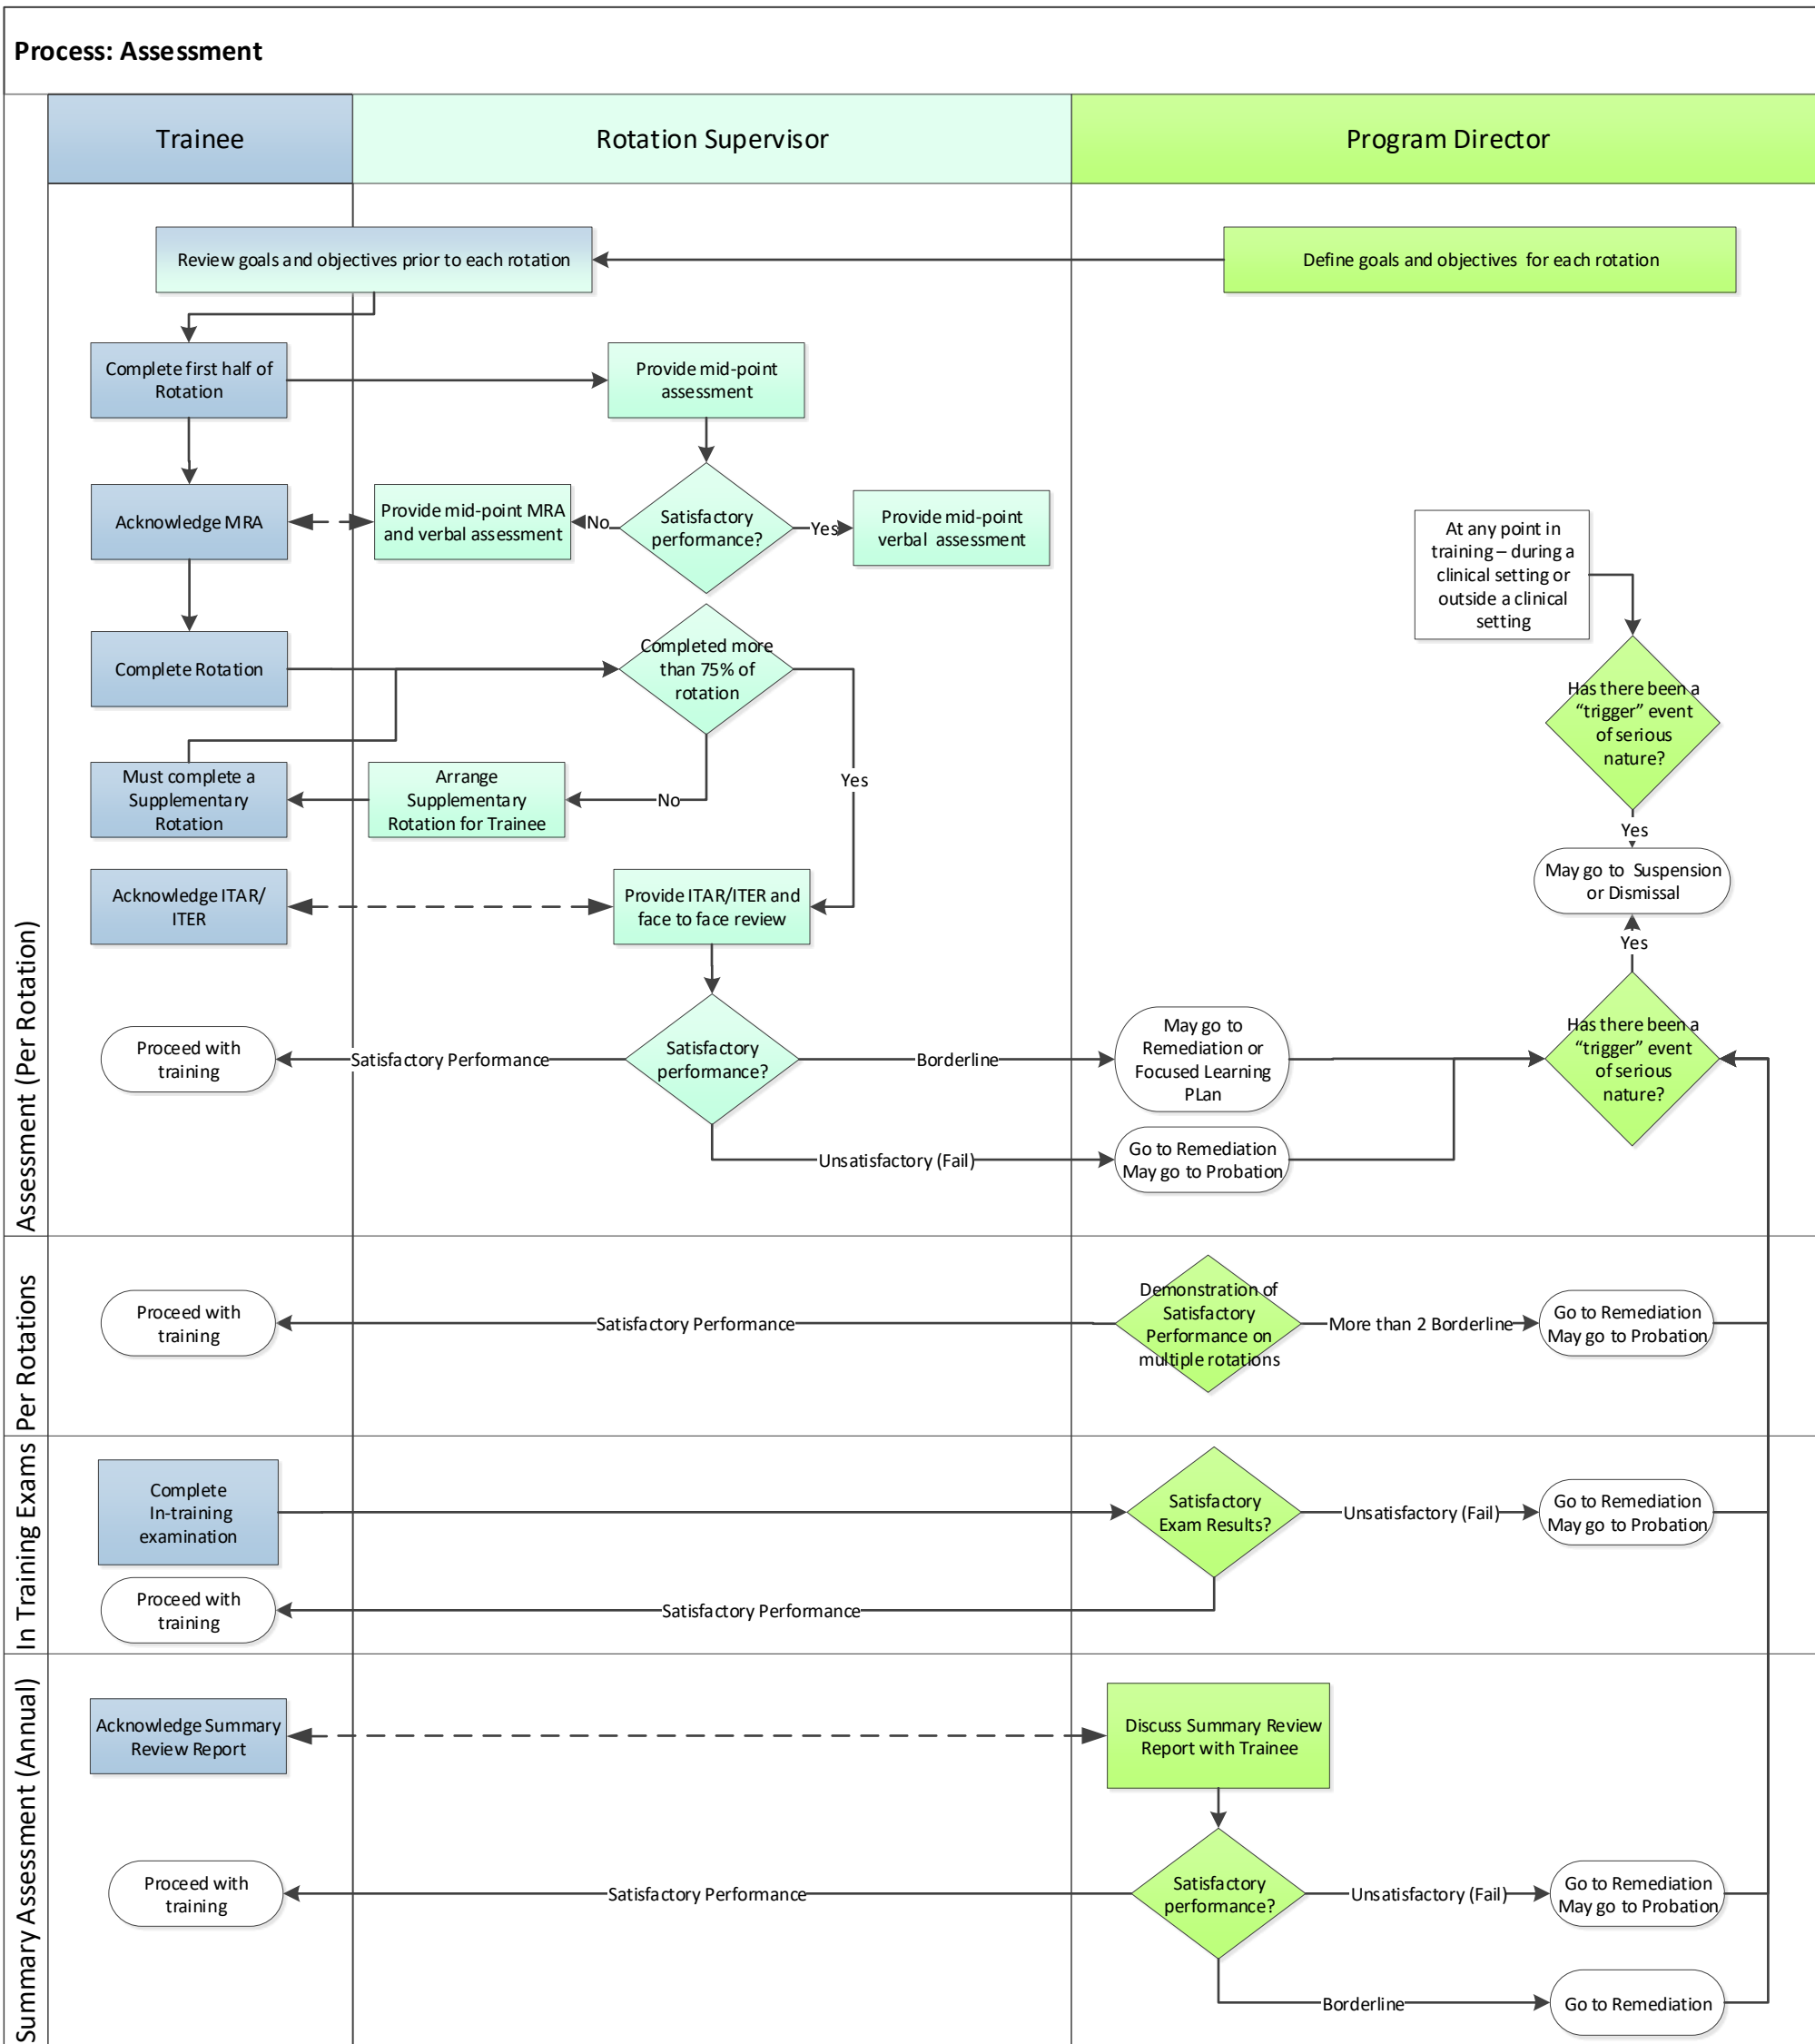

## PGME Process: Assessment, Promotion, Remediation, Probation, Suspension, Dismissal for Time-Based Residency Programs

The PGME Resident Assessment, Promotion, Remediation, Probation, Suspension and Dismissal Policy, PGME Residents in a Time-Based Residency Program Cohorts must be followed

References: PGME Resident Assessment, Promotion, Remediation, Probation, Suspension and Dismissal Policy

Process: <b>Assessment, Promotion, Remediation, Probation, Suspension &amp; Dismissal for Time Based Programs</b>	Prepared By: PGME Office	Approved By: PGME Office	Date Page 1 of 3	Date August 2022
--	-----------------------------	-----------------------------	---------------------	---------------------

# PGME Process: Assessment, Promotion, Remediation, Probation, Suspension, Dismissal for Time-Based Residency Programs

**Process: Promotion**